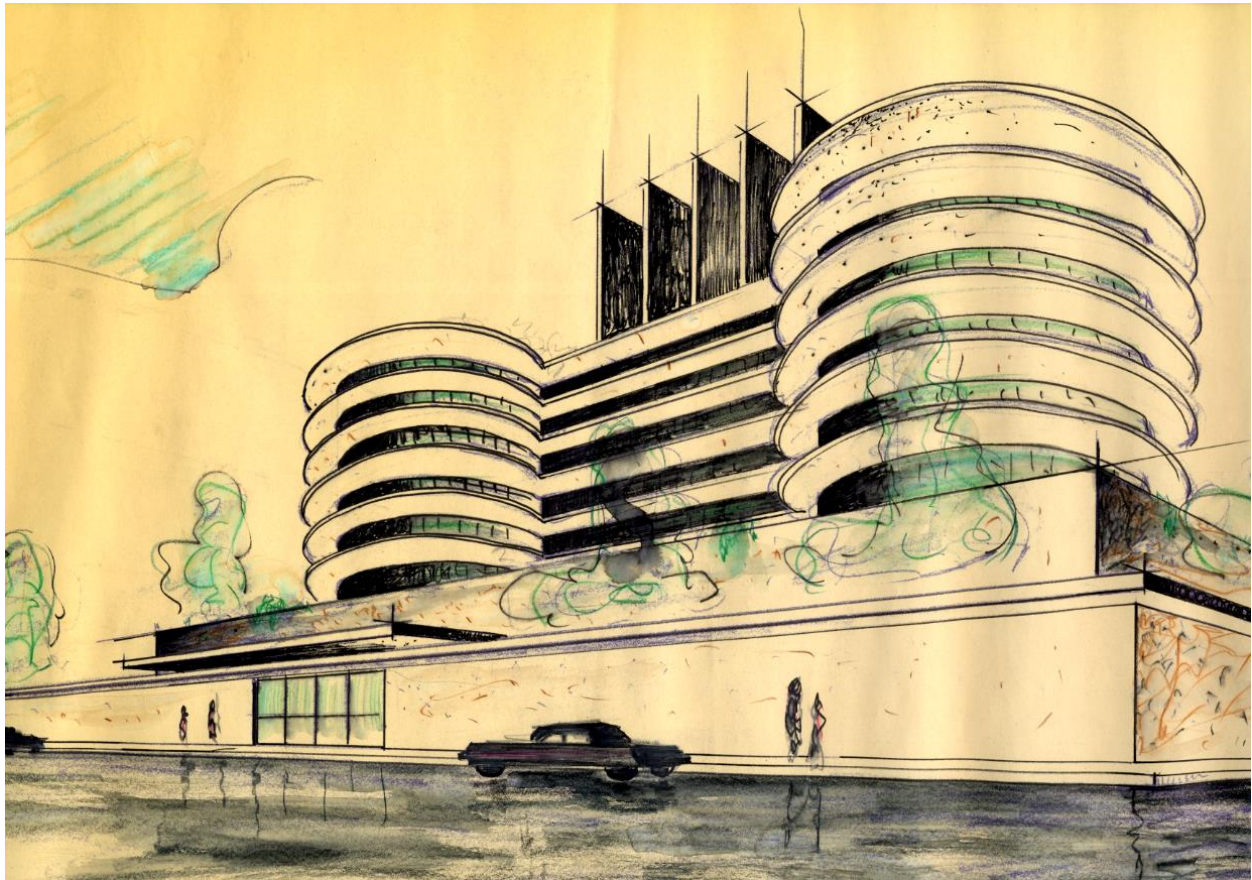

# Leon Francis Dufrechou Office Records

SOUTHEASTERN ARCHITECTURAL ARCHIVE  
COLLECTION 174

Study drawing for East Jefferson General Hospital, Metairie, LA. 1965. L.F. Dufrechou, architect. Colored ink and pencil on diazo print.