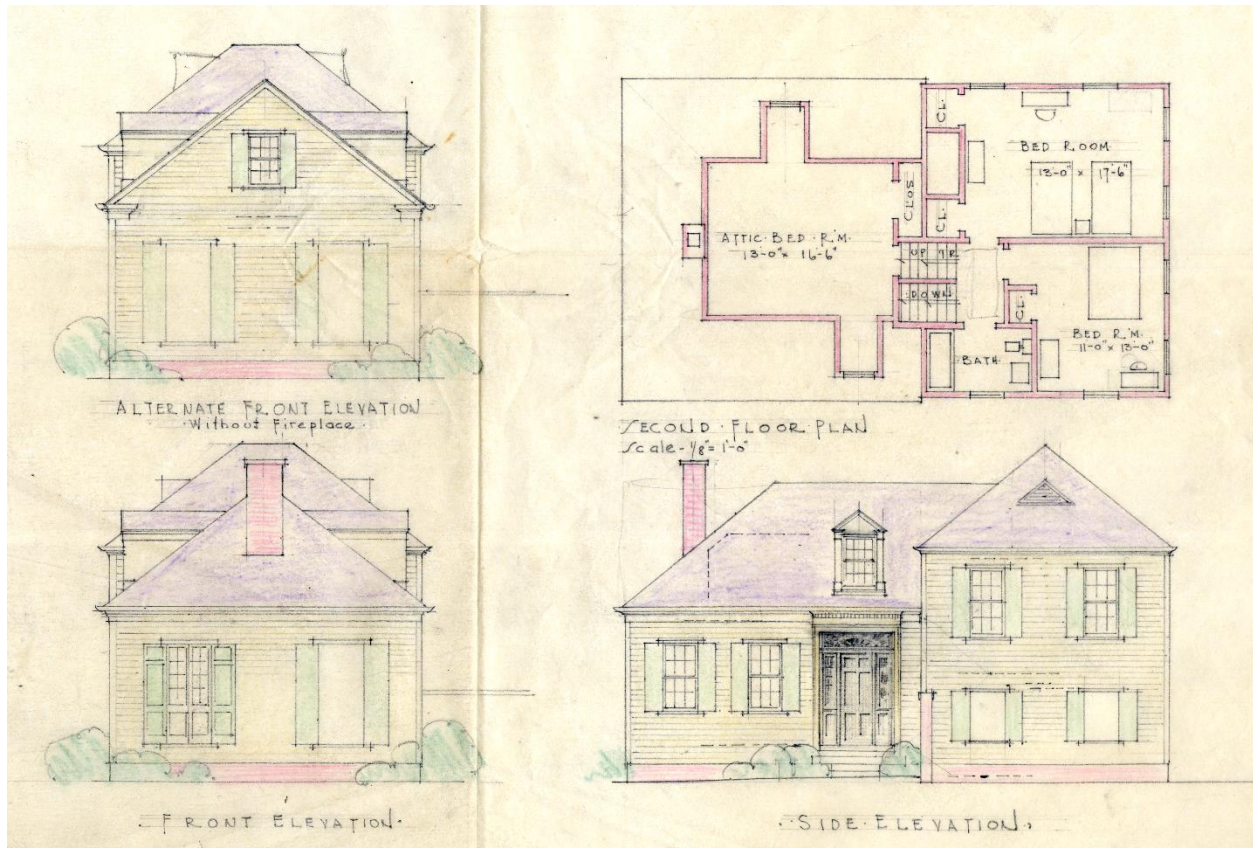

Gerhardt Kramer Office Records

SOUTHEASTERN ARCHITECTURAL ARCHIVE COLLECTION 167

Residence for Frank Ineson, Memphis and Kenilworth Streets, New Orleans, LA. 1940. Gerhardt Kramer, architect.
Pencil and colored pencil on tracing paper.

SCOPE and CONTENTS

Project drawings, correspondence, and photographs
1930s
2 folders; 2 boxes

Project drawings from Gerhardt Kramer, who was a practicing architect in New Orleans, and later practiced in St. Louis, MO. Most of the projects in this collection are residential. Kramer was a Tulane School of Architecture graduate. He participated in the 1930 Frans Blom expedition to the Yucatan. A small number of photographic negatives and other items from that trip are included in SEAA's J. Herndon Thomson Papers.